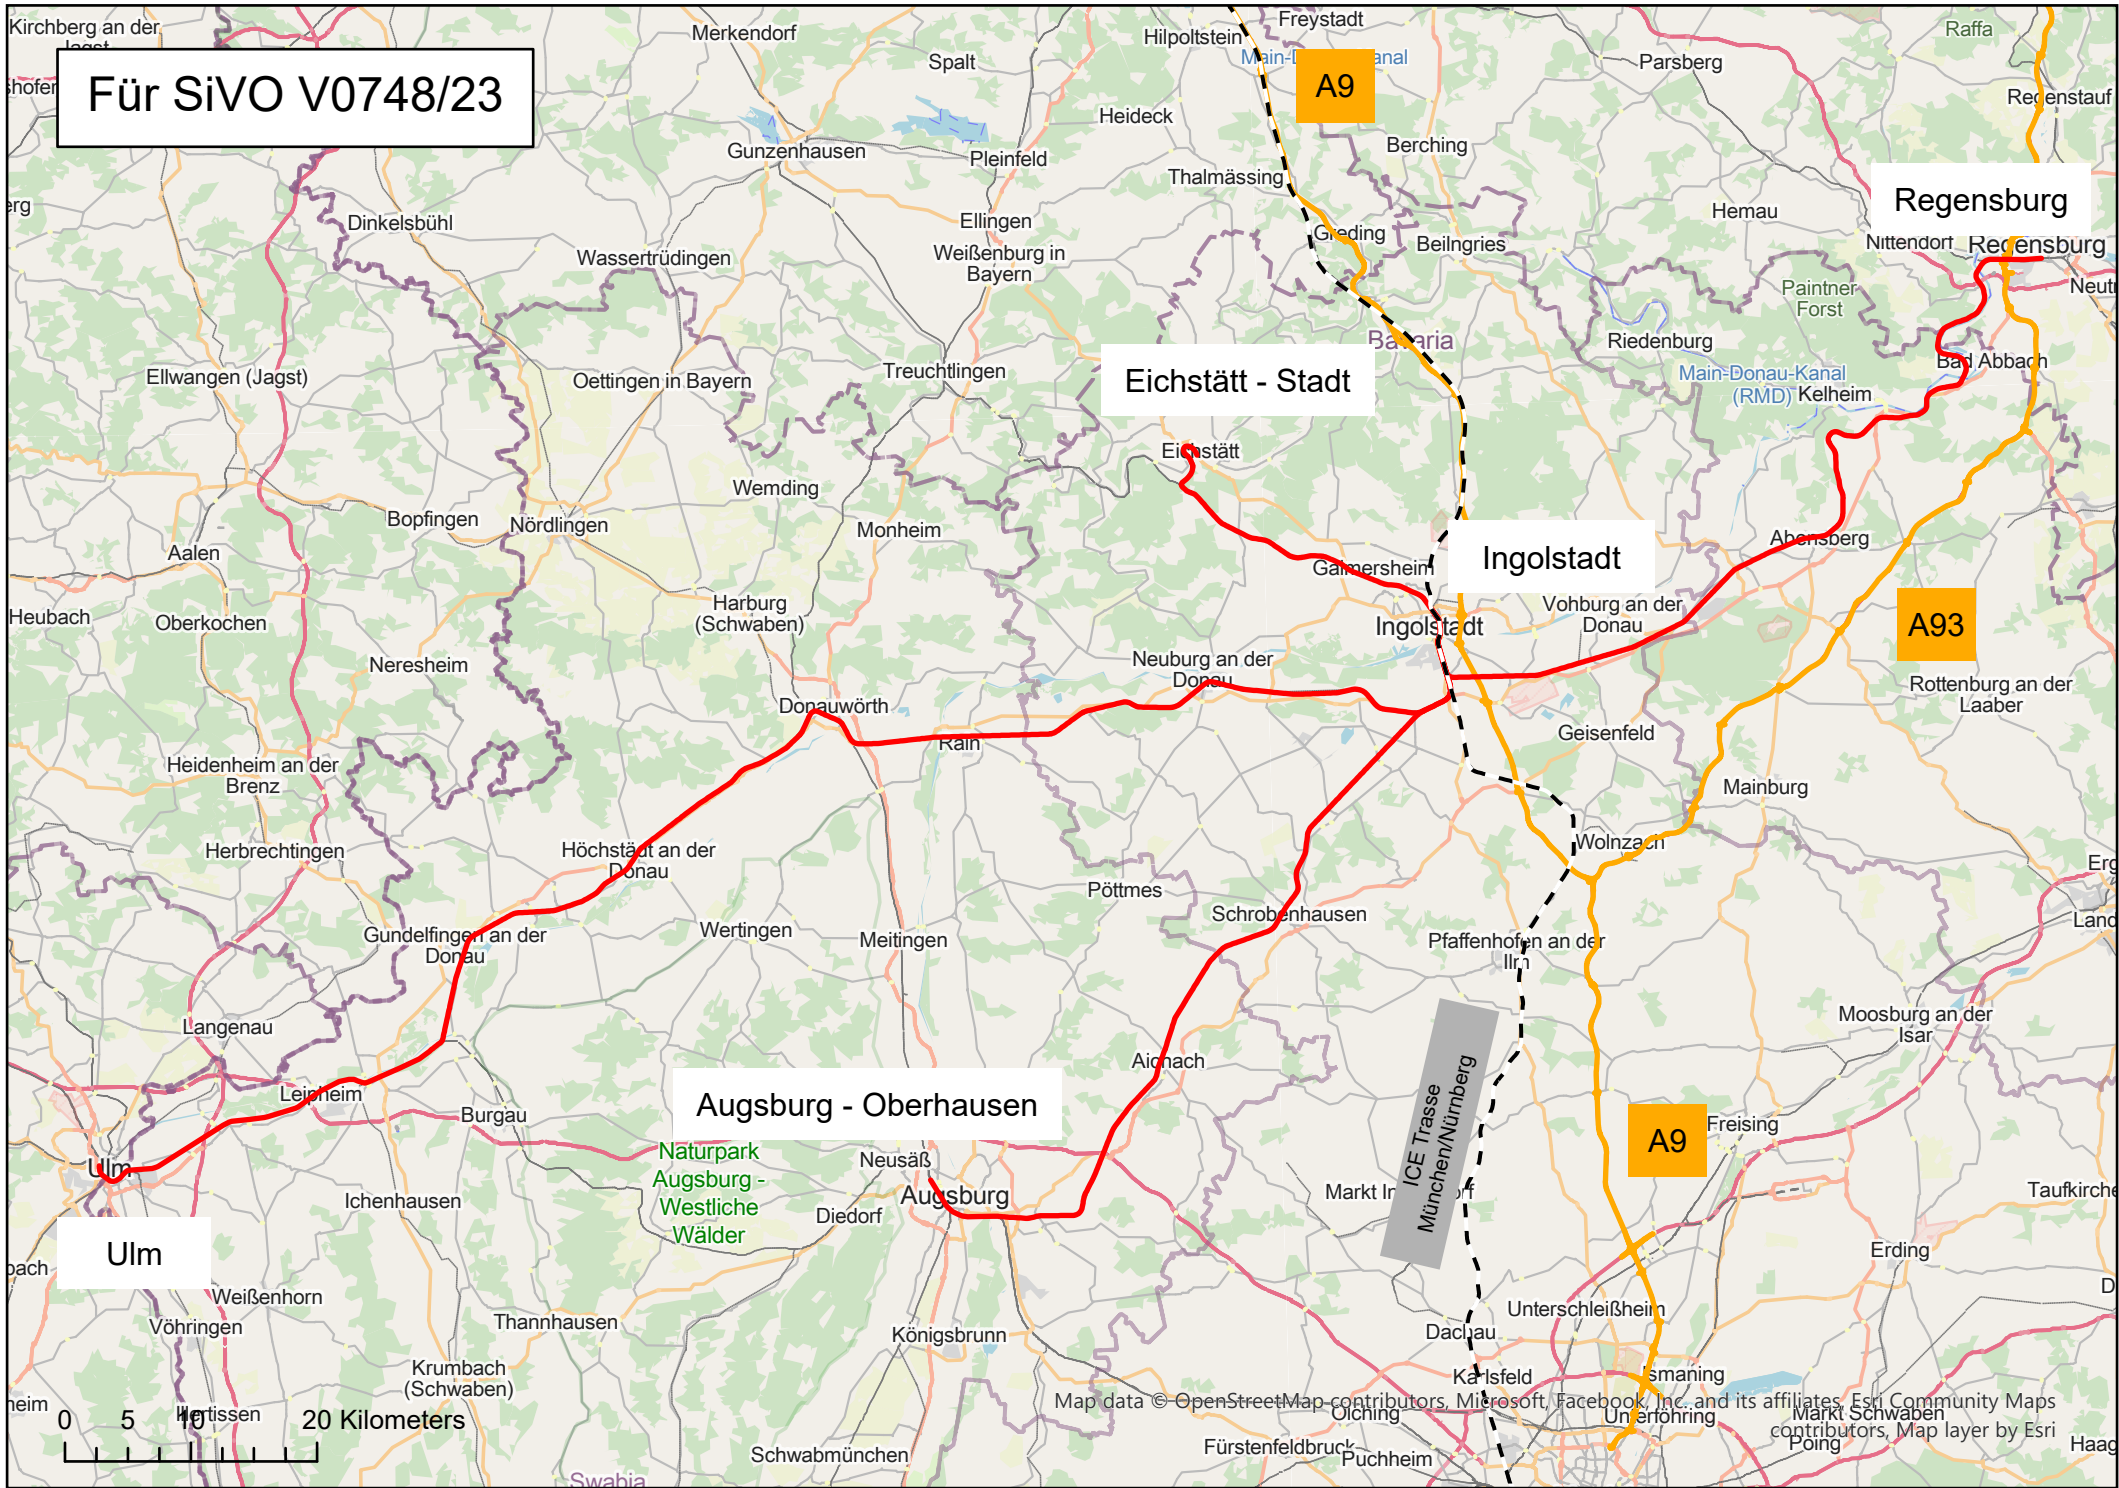

Für SIVO V0748/23

0 5 20 Kilometers

Map data © OpenStreetMap contributors, Microsoft, Facebook, Inc. and its affiliates, Esri Community Maps contributors, Map layer by Esri